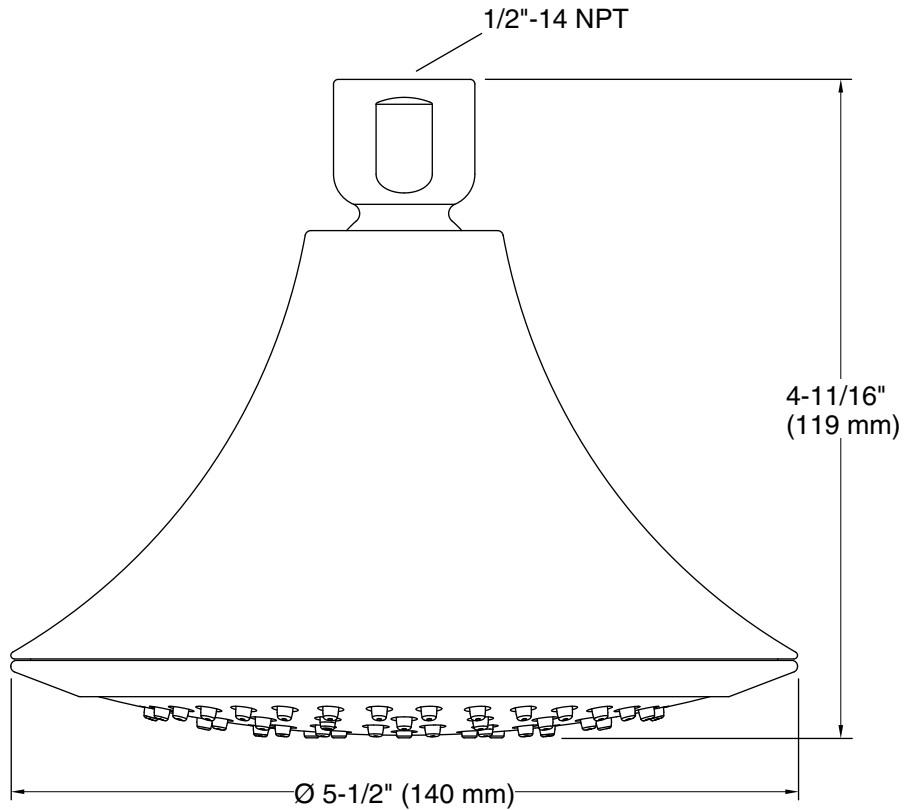

Features

- Minimizes wasteful overspray and increases cleaning and hair-rinsing performance.
- 2.5 gpm (9.5 lpm) maximum flow rate.
- Single function showerhead with 66 nozzle 5-1/2" (140 mm) diameter sprayface.
- Optimized sprayface for maximum performance.
- MasterClean™ sprayface features an easy-to-clean surface that withstands mineral buildup.
- 1/2" NPT connection.
- Coordinates with Forté® faucets, accessories, and showering components to complete your bathroom.

Technical Information

All product dimensions are nominal.

Drain included: No

Showerhead/Body Spray:

Rated maximum flow: 2.5 gal/min (9.5 l/min)

Notes

Install this product according to the installation guide.